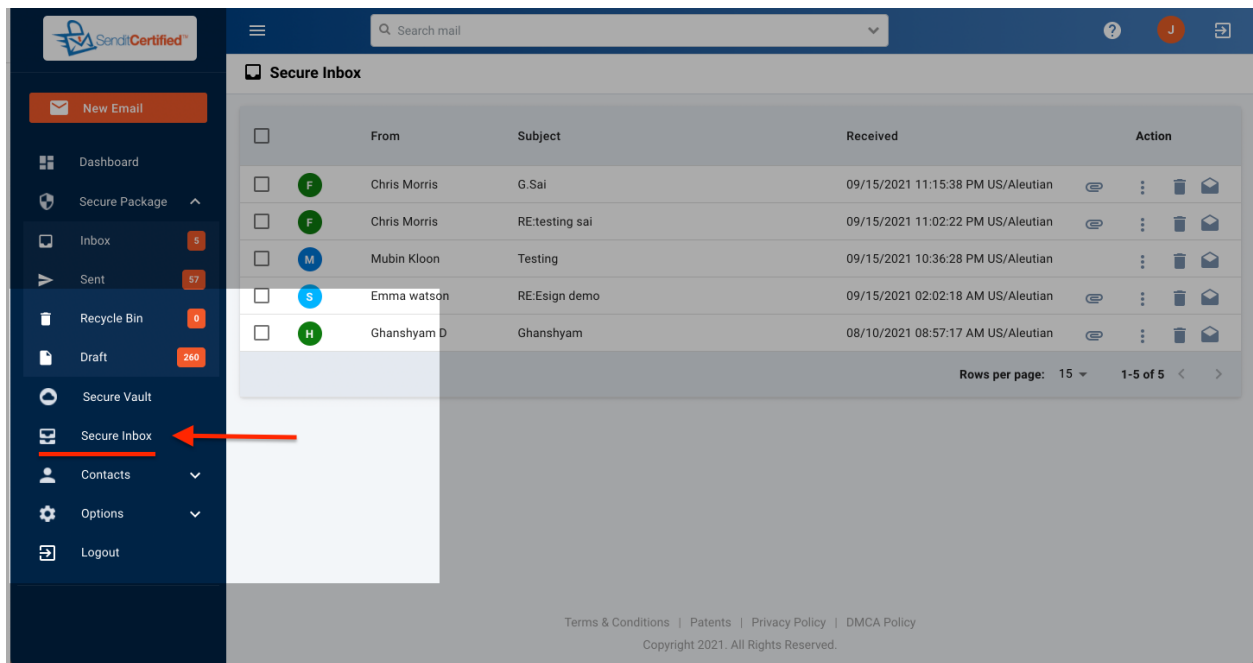

# How to find SecureInbox link

→ Once you have logged into your SenditCertified account, click on “**Secure Inbox**” from the sidebar menu.

→ On the SecureInbox page you will find a link to your Personal SecureInbox.