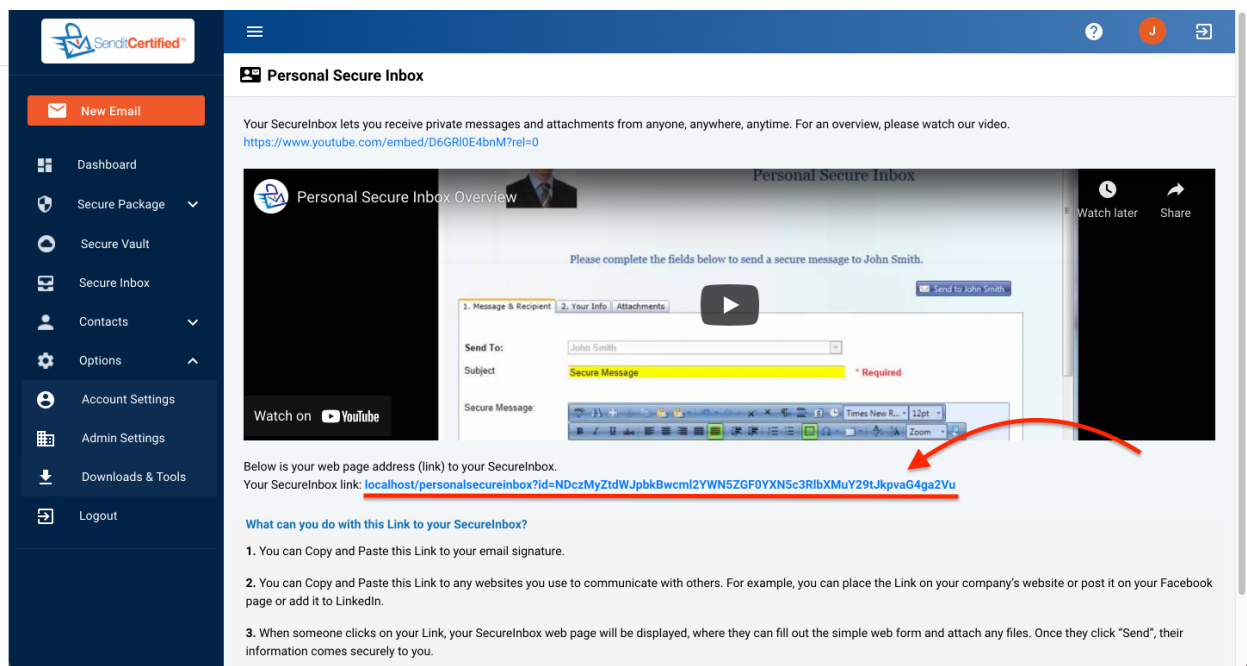

# How to find SecureInbox link

→ Once you have logged into your SenditCertified account, click on “**Secure Inbox**” from the sidebar menu.

→ On the SecureInbox page you will find a link to your Personal SecureInbox.